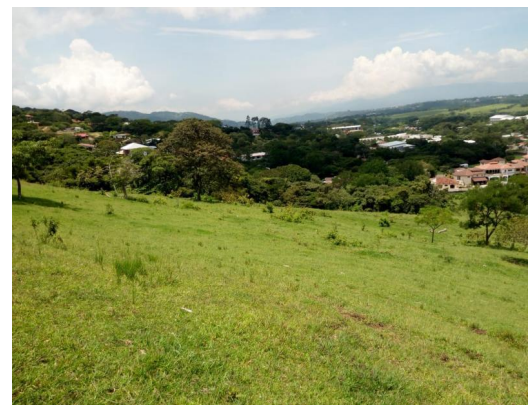

Large Land for Residential Development in Brazil of Santa Ana

\$4,224,000

ID: 12719

📍 Santa Ana, San Jose

Property Type: Land • Size: 76,800 SQ M •

- Status: Active/Published
- Fully Landscaped
- Mountain View
- City Views
- Investment Opportunities
- New Projects
- Close To Transport
- Mountain Properties

Property Description

Terreno Grande para Desarrollo Residencial en Brasil de Santa Ana Land of undulating characteristics. It has Land Use of High Density, Medium Density and Industrial Zone. It has access to all public services. Excellent location for residential development.

Additional

- ID 12719
- Active/Published
- For Sale
- Land
- \$4,224,000

Costa Rica Direct: 506 8443 7173

US Number:

Location: 100 meters west of the Ebais San Francisco Coyote, Nandayure, Guanacaste
Address: 100 metros al oeste de Ebais San Francisco Coyote, Nandayure, Guanacaste