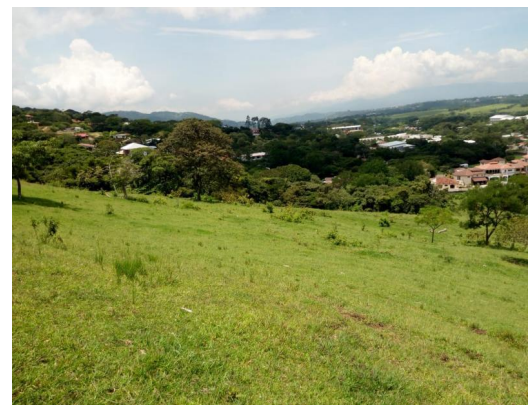

Large Land for Residential Development in Brazil of Santa Ana

$4,224,000

ID: 12719

📍 Santa Ana, San Jose

Property Type: Land • Size: 76,800 SQ M •

- Status: Active/Published
- Fully Landscaped
- Mountain View
- City Views
- Investment Opportunities
- New Projects
- Close To Transport
- Mountain Properties

Property Description

Terreno Grande para Desarrollo Residencial en Brasil de Santa Ana Land of undulating characteristics. It has Land Use of High Density, Medium Density and Industrial Zone. It has access to all public services. Excellent location for residential development.

Additional

- ID 12719
- Active/Published
- For Sale
- Land
- $4,224,000

Costa Rica Direct: 506 8443 7173

US Number:

Location: 100 meters west of the Ebais San Francisco Coyote, Nandayure, Guanacaste
Address: 100 metros al oeste de Ebais San Francisco Coyote, Nandayure, Guanacaste