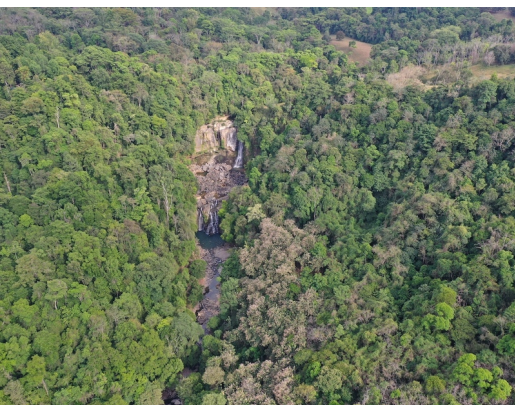

# \$199,000

ID: 20985

📍 Dominical, Puntarenas

Property Type: Land • Size: 10,117 SQ M •

- Status: Active/Published
- Close To Shops
- Investment Opportunities
- Mountain View
- Water Views
- Acreage
- Close To Transport
- Jungle Views
- River Views
- Close To Schools
- Development Farm
- Mountain Properties
- Waterfall View

## Property Description

Waterfall Views and Nature Reserve Community Playa Dominical. Welcome to our exclusive and private residential community, located in the heart of Platanillo, just outside of Playa Dominical, Costa Rica. Our community boasts some of the best waterfall views in the country, with stunning vistas of the Barucito Falls and Diamante waterfalls. These waterfalls tower over 175 feet tall, and the sounds of the waterfalls pounding on the rocks below can be heard clearly from every homesite! Imagine waking up each morning to the sound of the waterfalls crashing on the rocks below, surrounded by lush animal life and breathtaking views of the valley that stretch for miles. Our community is situated on the border of nature reserves, ensuring a peaceful and private living experience. Our oversized home sites range from 2.5-3.5 acres in size, providing ample space for your dream home and gardens with great fertile soil for planting.