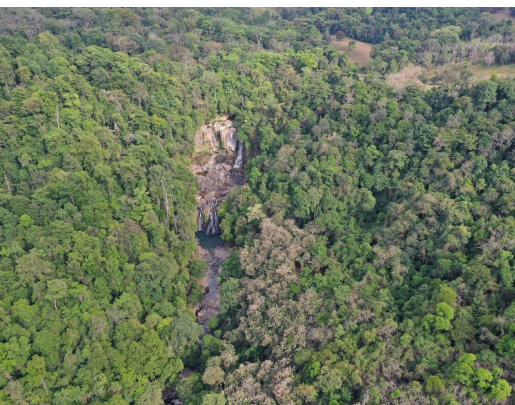

Waterfall View Homesites and Nature Community Playa Dominical

\$199,000

ID: 20985

📍 Dominical, Puntarenas

Property Type: Land • Size: 10,117 SQ M •

- Status: Active/Published
- Close To Shops
- Investment Opportunities
- Mountain View
- Water Views
- Acreage
- Close To Transport
- Jungle Views
- River Views
- Close To Schools
- Development Farm
- Mountain Properties
- Waterfall View

Property Description

Waterfall Views and Nature Reserve Community Playa Dominical. Welcome to our exclusive and private residential community, located in the heart of Platanillo, just outside of Playa Dominical, Costa Rica. Our community boasts some of the best waterfall views in the country, with stunning vistas of the Barucito Falls and Diamante waterfalls. These waterfalls tower over 175 feet tall, and the sounds of the waterfalls pounding on the rocks below can be heard clearly from every homesite! Imagine waking up each morning to the sound of the waterfalls crashing on the rocks below, surrounded by lush animal life and breathtaking views of the valley that stretch for miles. Our community is situated on the border of nature reserves, ensuring a peaceful and private living experience. Our oversized home sites range from 2.5-3.5 acres in size, providing ample space for your dream home and gardens with great fertile soil for planting.