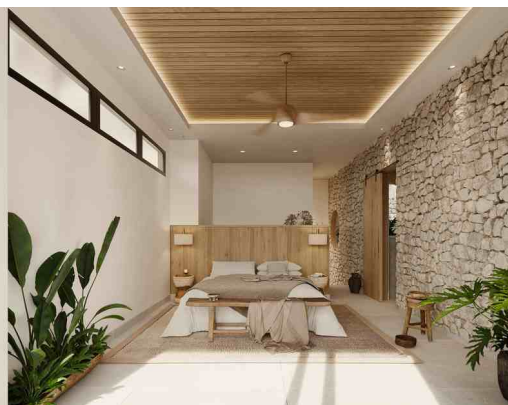

# Casa Wayan, Luxury Ocean-view Home in the Most Exclusive Gated Community

# \$4,888,000

ID: 20673

 Tamarindo, Guanacaste

Property Type: Single Family Homes • Bedrooms: 6 • Size: 1,550 SQ M • Built: 2024

- Status: Active/Published
- Association Fee
- Close To Schools
- Furnished Partially
- Investment Opportunities
- Pool
- Parking Spaces
- Beach Properties
- Close To Shops
- Gated Community
- New Projects
- Storage Unit
- Appliances
- Close To Golf
- Close To Transport
- Internet
- Pets Allowed
- Washer Dryer

## Property Description

Sitting right at the Tamarindo river mouth is Casa Wayan in the most exclusive gated community of Tamarindo. This pre-designed villa is one of 3 houses that will be built in the new gated community of Uluwatu located in the mother condominium of El Tesoro. This Villa is literally located 100 meters from the estuary and the white sandy beach of Tamarindo. This ocean view villa has views from Langosta over the Tamarindo estuary up until the national park of Las Baulas in Playa Grande. As this property is located very close to the entrance of the condominium it allows you to walk to the beach without walking up the steep internal roads of Tesoro. Casa Wayan sits on a lot that measures 1,550 m<sup>2</sup> (0.38 acres). This lot faces West so you can see the sunset dropping down in the ocean almost all year round. There is a 180-degree valley-and ocean view that allows you to spot waves from 4 different surf spots! Luxury homes designed by Charly Wittcock always radiate a Balinese style where outdoor and indoor living flows over into each other.