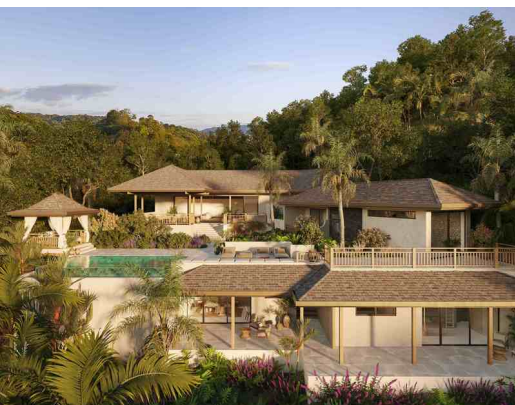

# Casa Wayan, Luxury Ocean-view Home in the Most Exclusive Gated Community

# \$4,888,000

ID: 20673

 Tamarindo, Guanacaste

Property Type: Single Family Homes • Bedrooms: 6 • Size: 1,550 SQ M • Built: 2024

- Status: Active/Published
- Association Fee
- Close To Schools
- Furnished Partially
- Investment Opportunities
- Pool
- Parking Spaces
- Beach Properties
- Close To Shops
- Gated Community
- New Projects
- Storage Unit
- Appliances
- Close To Golf
- Close To Transport
- Internet
- Pets Allowed
- Washer Dryer

## Property Description

Sitting right at the Tamarindo river mouth is Casa Wayan in the most exclusive gated community of Tamarindo. This pre-designed villa is one of 3 houses that will be built in the new gated community of Uluwatu located in the mother condominium of El Tesoro. This Villa is literally located 100 meters from the estuary and the white sandy beach of Tamarindo. This ocean view villa has views from Langosta over the Tamarindo estuary up until the national park of Las Baulas in Playa Grande. As this property is located very close to the entrance of the condominium it allows you to walk to the beach without walking up the steep internal roads of Tesoro. Casa Wayan sits on a lot that measures 1,550 m<sup>2</sup> (0.38 acres). This lot faces West so you can see the sunset dropping down in the ocean almost all year round. There is a 180-degree valley-and ocean view that allows you to spot waves from 4 different surf spots! Luxury homes designed by Charly Wittcock always radiate a Balinese style where outdoor and indoor living flows over into each other.

## Additional

- ID 20673
- Active/Published
- 6 Bedrooms
- For Sale
- Single Family Homes
- Parking Spaces : 2
- \$4,888,000
- 6 Bathrooms
- View : Ocean

Costa Rica Direct: 506 8443 7173

US Number:

Address: 100 meters west of the Ebais San Francisco Coyote, Nandayure, Guanacaste  
Address: 100 metros al oeste de Ebais San Francisco Coyote, Nandayure, Guanacaste