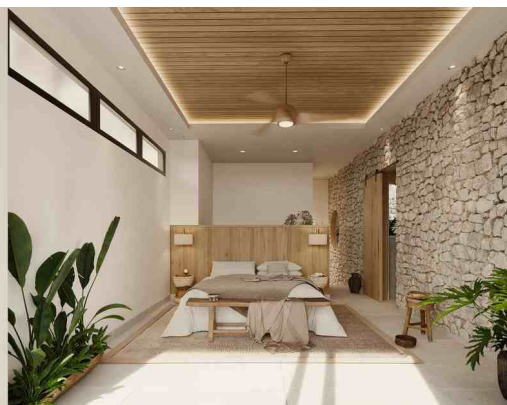

# Casa Wayan, Luxury Ocean-view Home in the Most Exclusive Gated Community

# \$4,888,000

ID: 20673

 Tamarindo, Guanacaste

Property Type: Single Family Homes • Bedrooms: 6 • Size: 1,550 SQ M • Built: 2024

- Status: Active/Published
- Association Fee
- Close To Schools
- Furnished Partially
- Investment Opportunities
- Pool
- Parking Spaces
- Beach Properties
- Close To Shops
- Gated Community
- New Projects
- Storage Unit
- Appliances
- Close To Golf
- Close To Transport
- Internet
- Pets Allowed
- Washer Dryer

## Property Description

Sitting right at the Tamarindo river mouth is Casa Wayan in the most exclusive gated community of Tamarindo. This pre-designed villa is one of 3 houses that will be built in the new gated community of Uluwatu located in the mother condominium of El Tesoro. This Villa is literally located 100 meters from the estuary and the white sandy beach of Tamarindo. This ocean view villa has views from Langosta over the Tamarindo estuary up until the national park of Las Baulas in Playa Grande. As this property is located very close to the entrance of the condominium it allows you to walk to the beach without walking up the steep internal roads of Tesoro. Casa Wayan sits on a lot that measures 1,550 m<sup>2</sup> (0.38 acres). This lot faces West so you can see the sunset dropping down in the ocean almost all year round. There is a 180-degree valley-and ocean view that allows you to spot waves from 4 different surf spots! Luxury homes designed by Charly Wittcock always radiate a Balinese style where outdoor and indoor living flows over into each other.