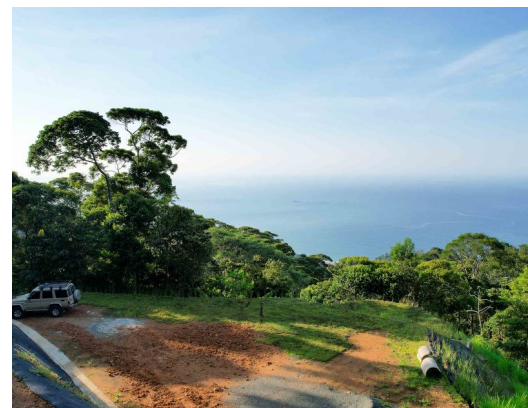

# Prepped for Construction 2 Acres Luxury Ocean View in Costa Verde Estates

# \$799,000

ID: 20657

📍 Dominical, Puntarenas

Property Type: Land • Size: 8,071 SQ M •

- Status: Active/Published
- Mountain View
- Water Views
- Jungle Views
- New Projects
- Mountain Properties
- Ocean View

## Property Description

Welcome to a rare opportunity to own a piece of paradise in one of Costa Rica's most coveted residential communities - Costa Verde Estates. This exclusive property, Lot 1, offers an unparalleled combination of breathtaking panoramic ocean views, including a sunset orientation, whitewater views of the awe-inspiring whale's tail of Marino Ballena National Park, and perfect bird's eye views of the surf on Punta Achiote, a renowned right-handed surf break just below the property. Property Highlights: Unrivaled Views: Enjoy not only sweeping views of the Pacific Ocean but also witness the magical sight of the sun setting over the horizon. The whitewater views showcase the iconic whale's tail formation in Marino Ballena National Park, adding a touch of natural wonder to your daily scenery. Spacious Lot: Boasting a generous size of 8,071 square meters (approximately 2 acres), Lot 1 provides ample space to design and build a custom luxury residence that takes full advantage of these extraordinary views.

## Additional

- ID 20657
- Active/Published
- For Sale
- Land
- \$799,000
- View : Ocean

**Costa Rica Direct: 506 8443 7173**

**US Number:**

Address: 100 meters west of the Ebais San Francisco Coyote, Nandayure, Guanacaste  
Address: 100 metros al oeste de Ebais San Francisco Coyote, Nandayure, Guanacaste