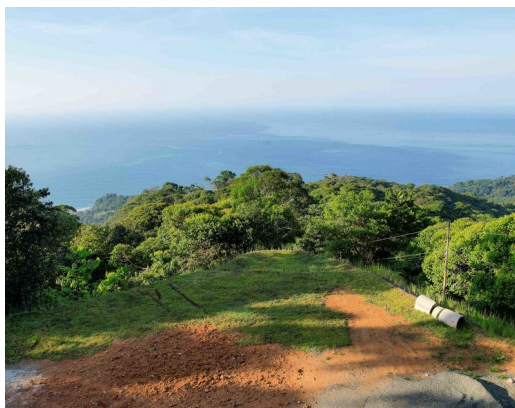

# Prepped for Construction 2 Acres Luxury Ocean View in Costa Verde Estates

# \$799,000

ID: 20657

📍 Dominical, Puntarenas

Property Type: Land • Size: 8,071 SQ M •

- Status: Active/Published
- Mountain View
- Water Views
- Jungle Views
- New Projects
- Mountain Properties
- Ocean View

## Property Description

Welcome to a rare opportunity to own a piece of paradise in one of Costa Rica's most coveted residential communities - Costa Verde Estates. This exclusive property, Lot 1, offers an unparalleled combination of breathtaking panoramic ocean views, including a sunset orientation, whitewater views of the awe-inspiring whale's tail of Marino Ballena National Park, and perfect bird's eye views of the surf on Punta Achiote, a renowned right-handed surf break just below the property. Property Highlights: Unrivaled Views: Enjoy not only sweeping views of the Pacific Ocean but also witness the magical sight of the sun setting over the horizon. The whitewater views showcase the iconic whale's tail formation in Marino Ballena National Park, adding a touch of natural wonder to your daily scenery. Spacious Lot: Boasting a generous size of 8,071 square meters (approximately 2 acres), Lot 1 provides ample space to design and build a custom luxury residence that takes full advantage of these extraordinary views.

## Additional

- ID 20657
- Active/Published
- For Sale
- Land
- \$799,000
- View : Ocean

**Costa Rica Direct: 506 8443 7173**

**US Number:**

Address: 100 meters west of the Ebais San Francisco Coyote, Nandayure, Guanacaste  
Address: 100 metros al oeste de Ebais San Francisco Coyote, Nandayure, Guanacaste