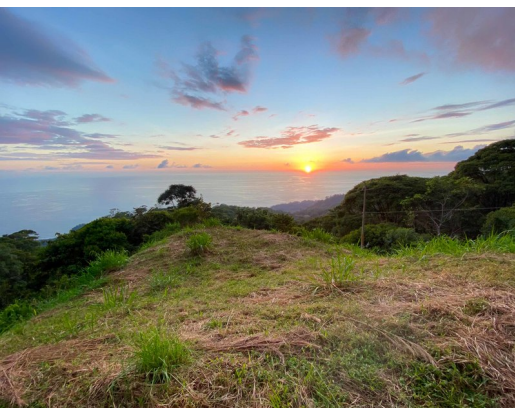

Prepped for Construction 2 Acres Luxury Ocean View in Costa Verde Estates

$799,000

ID: 20657

📍 Dominical, Puntarenas

Property Type: Land • Size: 8,071 SQ M •

- Status: Active/Published
- Mountain View
- Water Views
- Jungle Views
- New Projects
- Mountain Properties
- Ocean View

Property Description

Welcome to a rare opportunity to own a piece of paradise in one of Costa Rica's most coveted residential communities - Costa Verde Estates. This exclusive property, Lot 1, offers an unparalleled combination of breathtaking panoramic ocean views, including a sunset orientation, whitewater views of the awe-inspiring whale's tail of Marino Ballena National Park, and perfect bird's eye views of the surf on Punta Achiote, a renowned right-handed surf break just below the property. Property Highlights: Unrivaled Views: Enjoy not only sweeping views of the Pacific Ocean but also witness the magical sight of the sun setting over the horizon. The whitewater views showcase the iconic whale's tail formation in Marino Ballena National Park, adding a touch of natural wonder to your daily scenery. Spacious Lot: Boasting a generous size of 8,071 square meters (approximately 2 acres), Lot 1 provides ample space to design and build a custom luxury residence that takes full advantage of these extraordinary views.

Additional

- ID 20657
- Active/Published
- For Sale
- Land
- $799,000
- View : Ocean

Costa Rica Direct: 506 8443 7173

US Number:

Address: 100 meters west of the Ebais San Francisco Coyote, Nandayure, Guanacaste
Address: 100 metros al oeste de Ebais San Francisco Coyote, Nandayure, Guanacaste