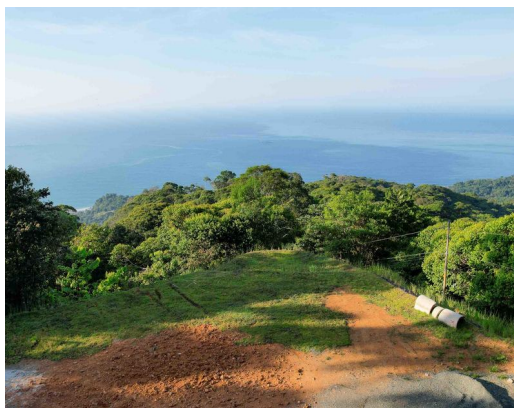

# Prepped for Construction 2 Acres Luxury Ocean View in Costa Verde Estates

# \$799,000

ID: 20657

📍 Dominical, Puntarenas

Property Type: Land • Size: 8,071 SQ M •

- Status: Active/Published
- Mountain View
- Water Views
- Jungle Views
- New Projects
- Mountain Properties
- Ocean View

## Property Description

Welcome to a rare opportunity to own a piece of paradise in one of Costa Rica's most coveted residential communities - Costa Verde Estates. This exclusive property, Lot 1, offers an unparalleled combination of breathtaking panoramic ocean views, including a sunset orientation, whitewater views of the awe-inspiring whale's tail of Marino Ballena National Park, and perfect bird's eye views of the surf on Punta Achiote, a renowned right-handed surf break just below the property. Property Highlights: Unrivaled Views: Enjoy not only sweeping views of the Pacific Ocean but also witness the magical sight of the sun setting over the horizon. The whitewater views showcase the iconic whale's tail formation in Marino Ballena National Park, adding a touch of natural wonder to your daily scenery. Spacious Lot: Boasting a generous size of 8,071 square meters (approximately 2 acres), Lot 1 provides ample space to design and build a custom luxury residence that takes full advantage of these extraordinary views.

## Additional

- ID 20657
- Active/Published
- For Sale
- Land
- \$799,000
- View : Ocean

**Costa Rica Direct: 506 8443 7173**

**US Number:**

Address: 100 meters west of the Ebais San Francisco Coyote, Nandayure, Guanacaste  
Address: 100 metros al oeste de Ebais San Francisco Coyote, Nandayure, Guanacaste