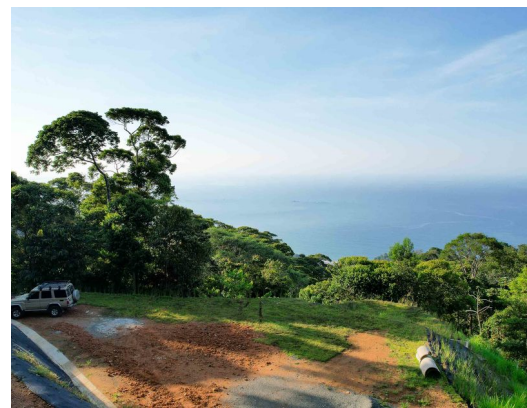

# Prepped for Construction 2 Acres Luxury Ocean View in Costa Verde Estates

# \$799,000

ID: 20657

📍 Dominical, Puntarenas

Property Type: Land • Size: 8,071 SQ M •

- Status: Active/Published
- Mountain View
- Water Views
- Jungle Views
- New Projects
- Mountain Properties
- Ocean View

## Property Description

Welcome to a rare opportunity to own a piece of paradise in one of Costa Rica's most coveted residential communities - Costa Verde Estates. This exclusive property, Lot 1, offers an unparalleled combination of breathtaking panoramic ocean views, including a sunset orientation, whitewater views of the awe-inspiring whale's tail of Marino Ballena National Park, and perfect bird's eye views of the surf on Punta Achiote, a renowned right-handed surf break just below the property. Property Highlights: Unrivaled Views: Enjoy not only sweeping views of the Pacific Ocean but also witness the magical sight of the sun setting over the horizon. The whitewater views showcase the iconic whale's tail formation in Marino Ballena National Park, adding a touch of natural wonder to your daily scenery. Spacious Lot: Boasting a generous size of 8,071 square meters (approximately 2 acres), Lot 1 provides ample space to design and build a custom luxury residence that takes full advantage of these extraordinary views.

## Additional

- ID 20657
- Active/Published
- For Sale
- Land
- \$799,000
- View : Ocean

**Costa Rica Direct: 506 8443 7173**

**US Number:**

Address: 100 meters west of the Ebais San Francisco Coyote, Nandayure, Guanacaste  
Address: 100 metros al oeste de Ebais San Francisco Coyote, Nandayure, Guanacaste