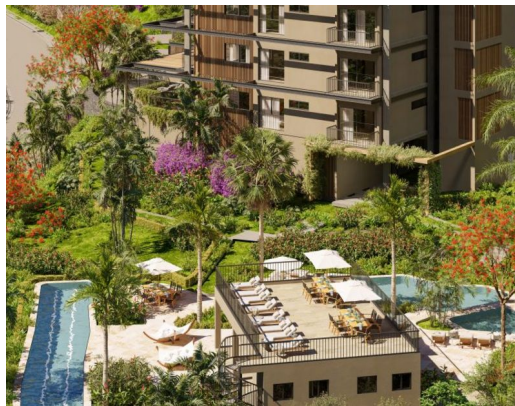

Pacifico New NaUmi Valley SouthEast View 1 Bedroom Condominium

\$292,900

ID: 20131

📍 Playas Del Coco, Guanacaste

Property Type: Condo • Bedrooms: 1 • Size: 55 SQ M • Built: 2024

- Status: Active/Published
- Appliances
- Cable Satellite Tv
- Close To Shops
- Internet
- Mountain View
- Parking Spaces
- Association Fee
- Close To Golf
- Close To Transport
- Investment Opportunities
- Pool
- Air Conditioning
- Beach Properties
- Close To Schools
- Fully Landscaped
- Luxury Estate
- Washer Dryer

Property Description

Embrace a lifestyle of unparalleled luxury with Naomi, a prestigious condominium offering pre-construction prices and exclusive early bird incentives. This 1-bedroom condo features 599 sq ft of interior space and an additional 104 sq ft of outdoor bliss, perfectly situated in the heart of Playas del Coco, Guanacaste. Prime Location: A quick 30-minute drive from Liberia International Airport. Just 5 minutes away from the renowned Playas del Coco and Ocotal beaches. Explore nearby gems like Playa Hermosa and Playa Panama within a 10-minute radius. Venture into adventure with Playa Flamingo's Marina Project (45 minutes away) or experience world-famous surf at Playa Tamarindo (1 hour away). Pacifico Community: A Gated Haven with Exceptional Amenities: Naomi seamlessly integrates into the Pacifico community, a gated haven offering: 24/7 security, key fob-controlled access points, high-speed internet, concierge services, golf cart rentals, multiple pools, fitness room, children's play area, dog park, hiking trails, lookout and yoga deck, on-site grocery store, retail village, multi-sport complex, multiple restaurants within a short walk from the condo. Exclusive Access to Pacifico Beach Club: Owners of Naomi condos enjoy exclusive access to the Pacifico Beach Club.